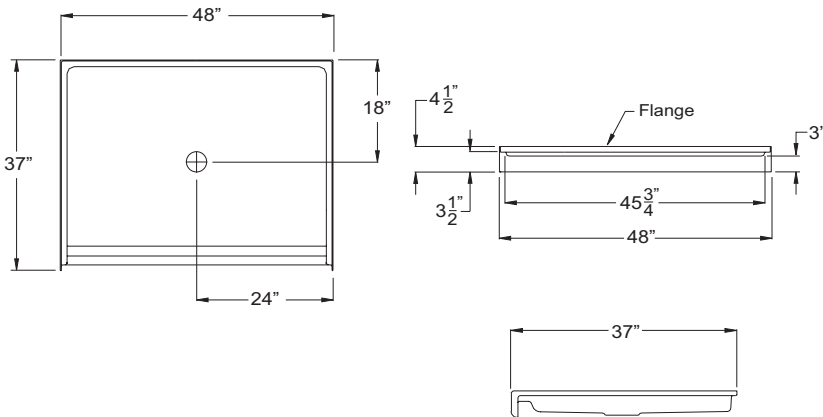

Empowering People Of All Ages & Abilities
The Praxis Companies, LLC | Praxis Makes Perfect
800.443.7269 | praxiscompanies.com