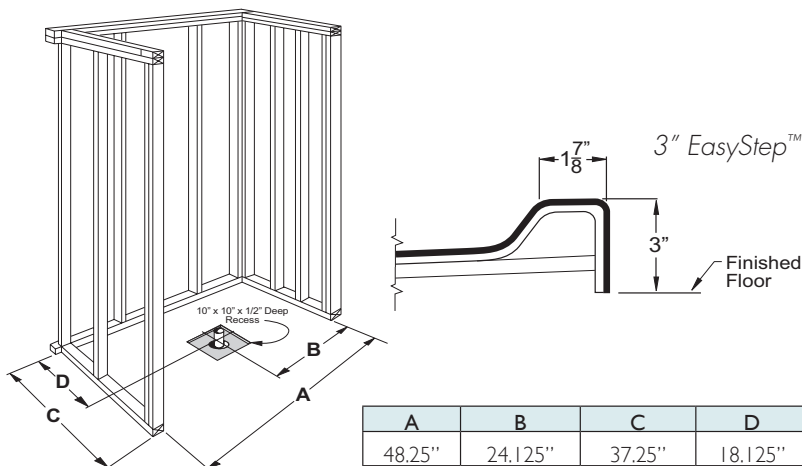

Empowering People Of All Ages & Abilities
The Praxis Companies, LLC | Praxis Makes Perfect
800.443.7269 | praxiscompanies.com