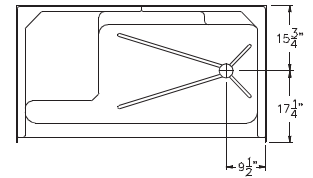

THE MILLENNIA COLLECTION

Product Sheet

M 6032 SH IS 3P Tile

60" x 33" x 77"

Enclosure: up to 55.75" x 71"

FEATURES

FINISH	PRODUCT	PIECES	WALL	SEAT
solid surface or AcrylX™ applied acrylic	shower	three	diamond texture	one

OPTIONS

WHIRLPOOL	SOLID SURFACE COLOR	AcrylX™ COLOR	ACCESSORIES
no	solids or naturals	white, bone, biscuit	drain

TECHNICAL INFORMATION

WT	LOAD FACTOR	HANDED BY	CODES	WARRANTY
140	1.13	seat left or right	ANSI 124.2, UPC, NAHB, CSA	ten year limited - solid surface lifetime limited - AcrylX™