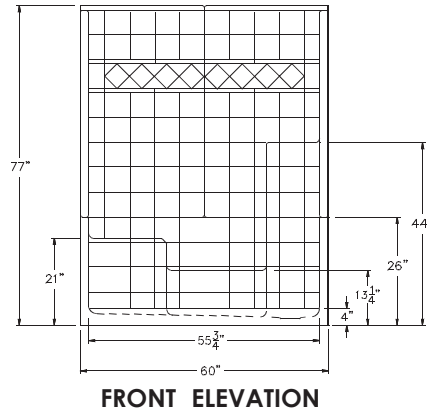

THE MILLENNIA COLLECTION

Product Sheet

M 6032 SH IS 3P Tile

60" x 33" x 77"

Enclosure: up to 55.75" x 71"

FEATURES

FINISH	PRODUCT	PIECES	WALL	SEAT
solid surface or AcrylX™ applied acrylic	shower	three	diamond texture	one

OPTIONS

WHIRLPOOL	SOLID SURFACE COLOR	AcrylX™ COLOR	ACCESSORIES
no	solids or naturals	white, bone, biscuit	drain

TECHNICAL INFORMATION

WT	LOAD FACTOR	HANDED BY	CODES	WARRANTY
140	1.13	seat left or right	ANSI 124.2, UPC, NAHB, CSA	ten year limited - solid surface lifetime limited - AcrylX™