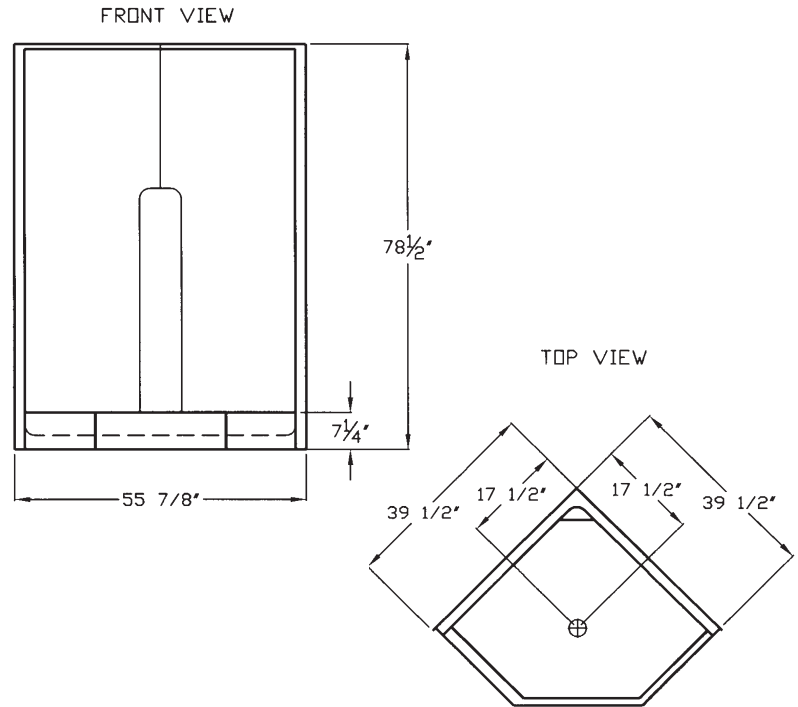

G 3892 SH NA

39.5" × 39.5" × 78.5"

Enclosure: up to 18.325" × 24" × 18.325" × 69.5"

FEATURES

FINISH	PRODUCT	PIECES	WALL
AcryIX™ Applied Acrylic	Shower	One	Smooth

Due to the nature of the materials, dimensions may vary +/- 0.5".

OPTIONS

WHIRLPOOL	AcryIX™ COLORS	SOLID SURFACE COLORS	ACCESSORIES
N/A	White, Bone, Biscuit	Solids or Naturals	Drain

TECHNICAL INFORMATION

WT	LOAD FACTOR	HANDED BY	CODES
115	1	Center Drain	ANSI 124.1, UPC